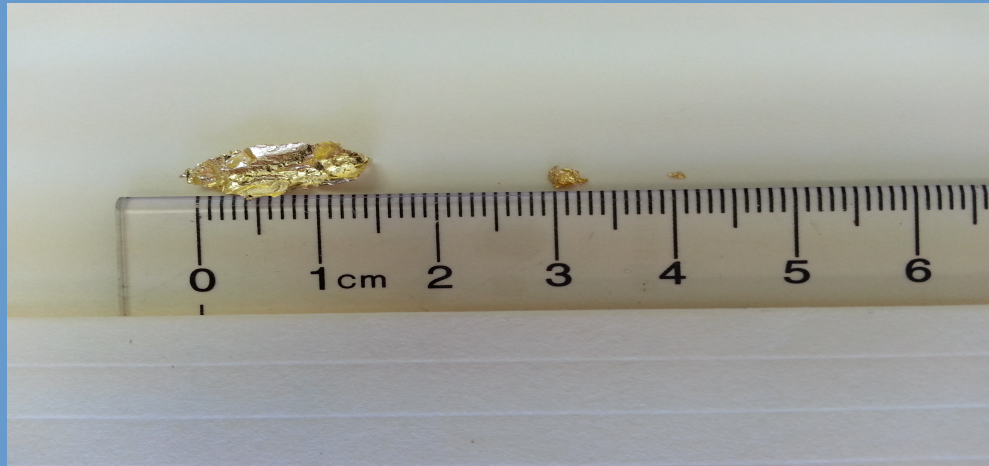

Dear Customer:

I would like you to please check the image below, you can clearly see the difference in size between 24K Edible Gold in the shape of Powder, Crumbs and Flakes. Please confirm which size will work for you, the price will be the same as we offer product base on weight and not based on volume.

Image of Powder, Crumbs and Flakes beside a Ruler:

Please notice that the weight of Edible 24K Gold or Edible Silver in the shape of Crumbs and Powder is the same in the jars below, but the volume is clearly different. I have attached images for you to compare the differences in volume. We have noticed that product of the same weight whether Silver or Gold show different volumes.

Image of 1 gr of Edible Silver in the shape of powder, crumb and flakes. The same image can be referenced for 24K Edible Gold:

Weight vs. Volume: